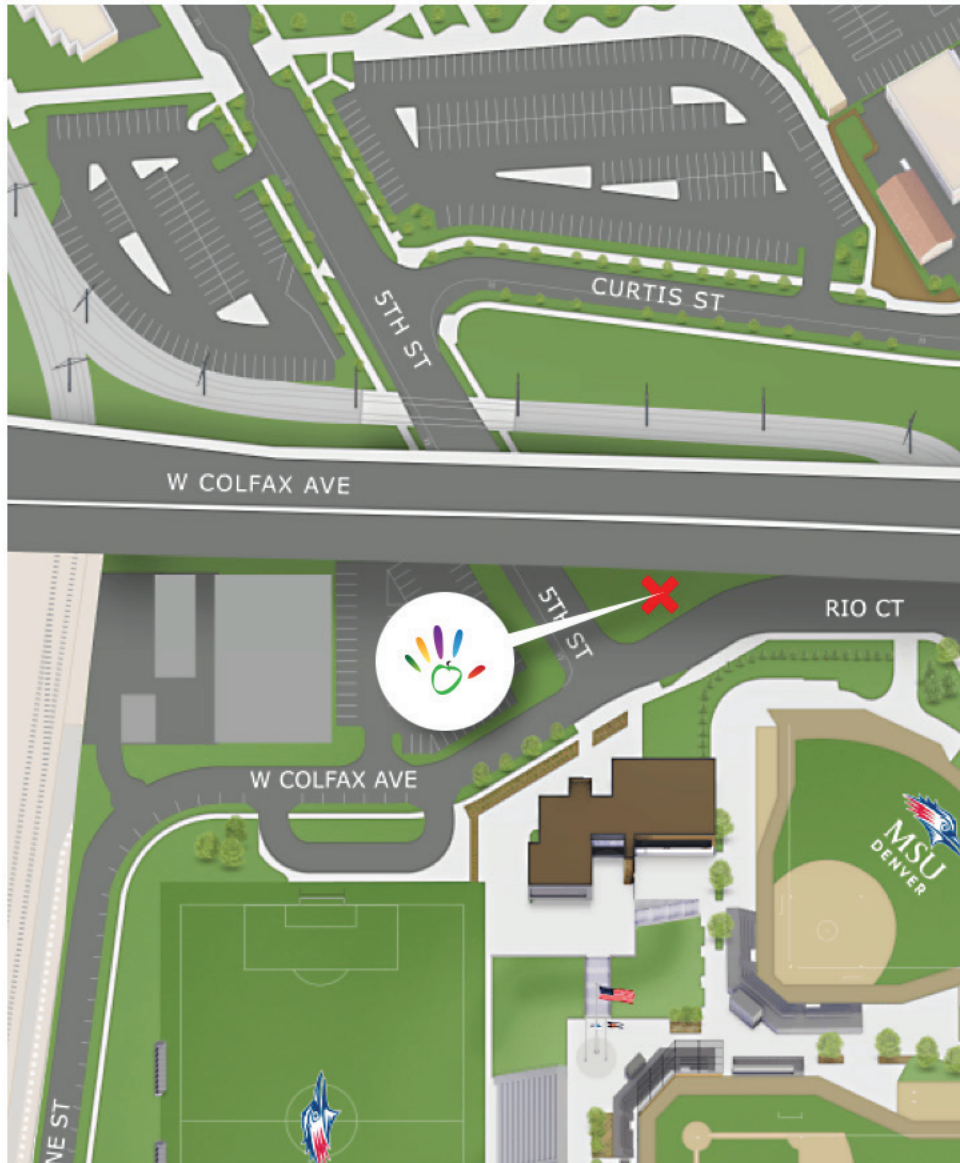

FFT CENTRAL MSU PACK SITE

1600 W. Colfax Ave
Denver, CO 80204

ADDRESS: 1600 W. Colfax Ave (*under the viaduct*)

DIRECTIONS: Take the Colfax exit from I-25 and head east. At Osage St, turn right and continue south to 13th Ave. At 13th Ave, turn right and go west about one and a half blocks to Rio Ct. Turn right onto Rio Ct and proceed north back toward Colfax. Rio Ct will start to loop west passing parallel to the Colfax viaduct but just underneath it. At 5th Street, Rio Ct becomes W. Colfax Ave. We're on the NE corner of 5th St and Rio Ct.